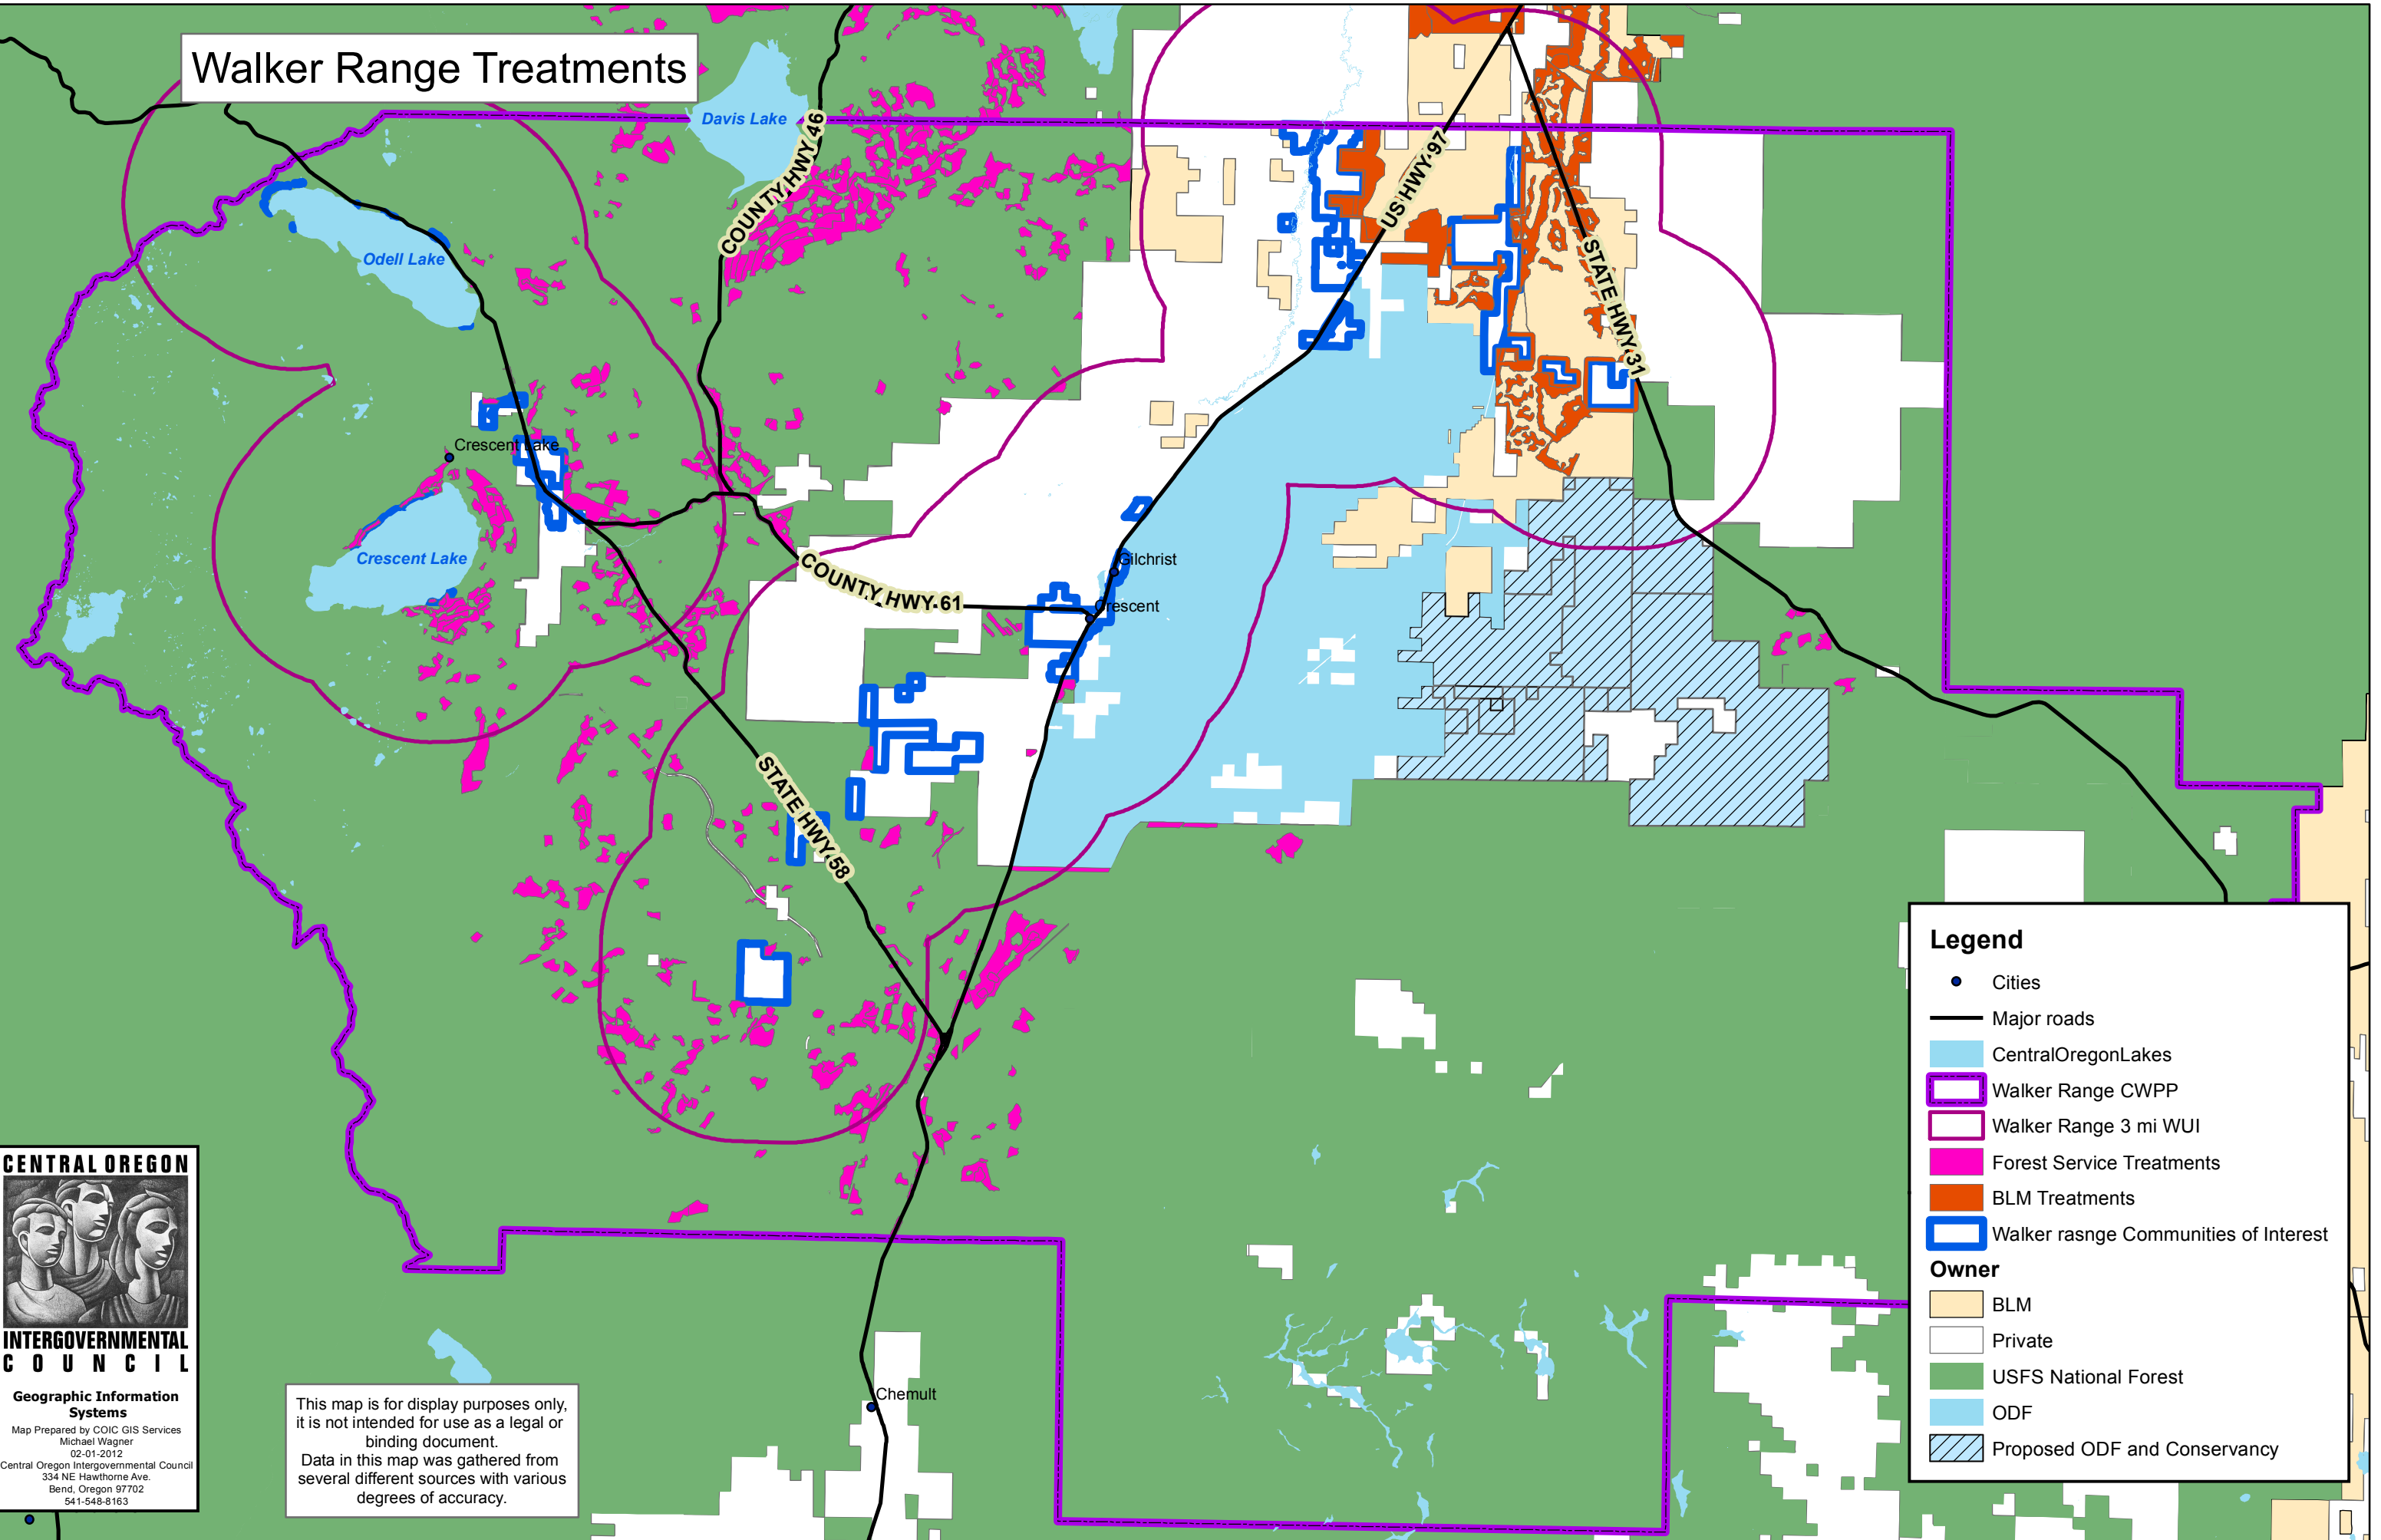

# Walker Range Treatments

**Legend**

- Cities
- Major roads
- CentralOregonLakes
- Walker Range CWPP
- Walker Range 3 mi WUI
- Forest Service Treatments
- BLM Treatments
- Walker rasnge Communities of Interest

**Owner**

- BLM
- Private
- USFS National Forest
- ODF
- Proposed ODF and Conservancy

This map is for display purposes only, it is not intended for use as a legal or binding document.  
 Data in this map was gathered from several different sources with various degrees of accuracy.